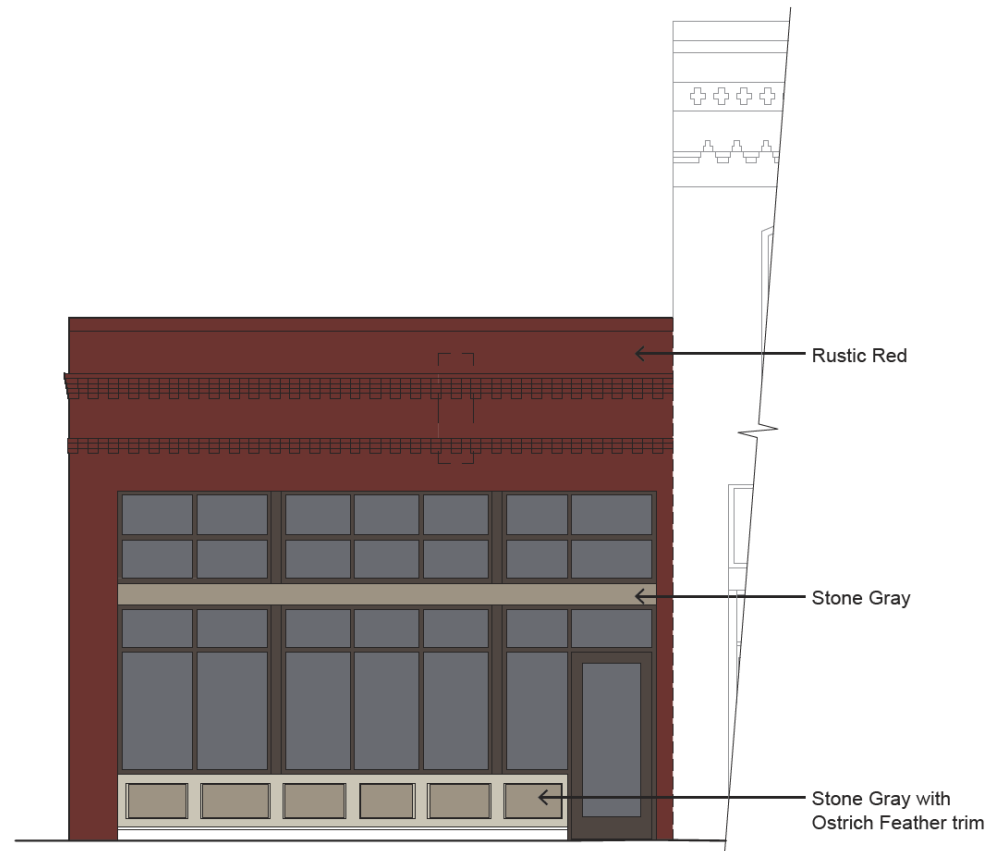

Addie's – Lincoln Bldg.

Greene County Historical Museum

Former Treasure Chest – Buddy Liston

SW 7593
Rustic Red

Doc's Stadium – Brett Cranston

Ace Hardware
color scheme

Ace Hardware – Andy Harland

Meythaler Photography
color scheme