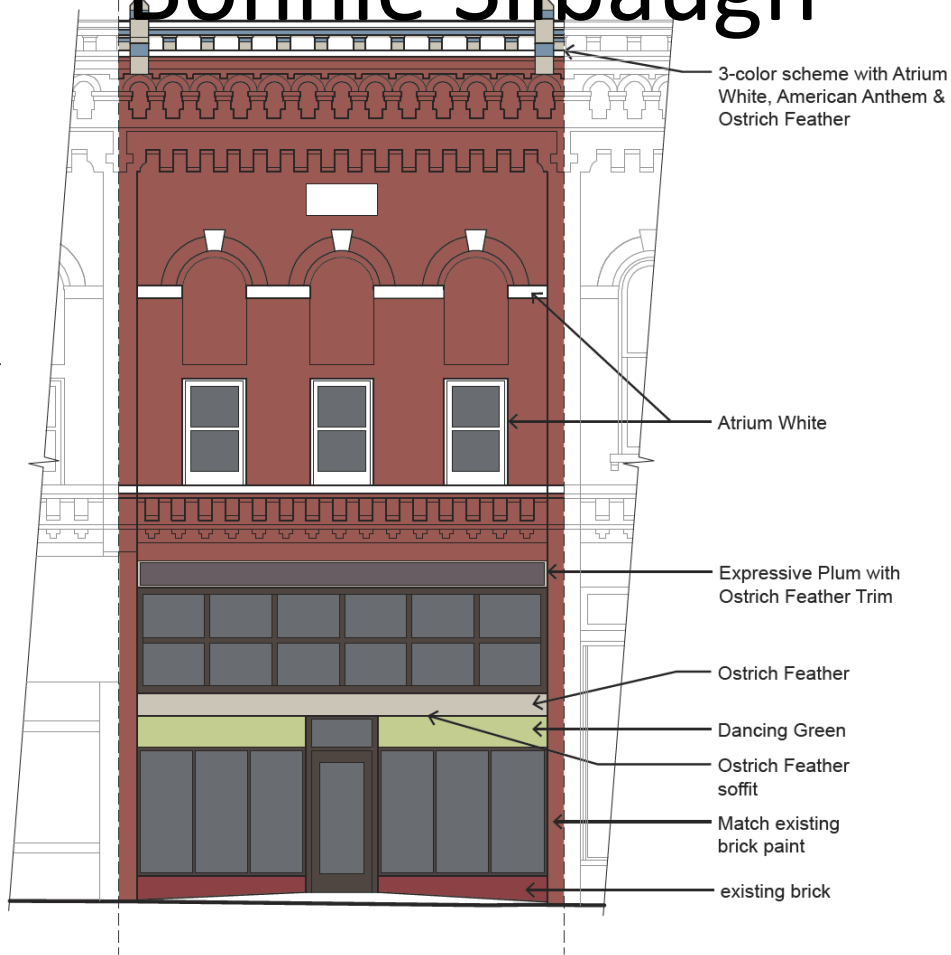

Fudges Flowers - 2
color scheme

Fudge's Flowers & Gifts –

Bonnie Silbaugh

PPG 413-3 Ostrich Feather	PPG 451-4 American Anthem	SW 6271 Expressive Plum	SW 6716 Dancing Green	SW 9018 Honey Bees	PPG 523-1 Atrium White