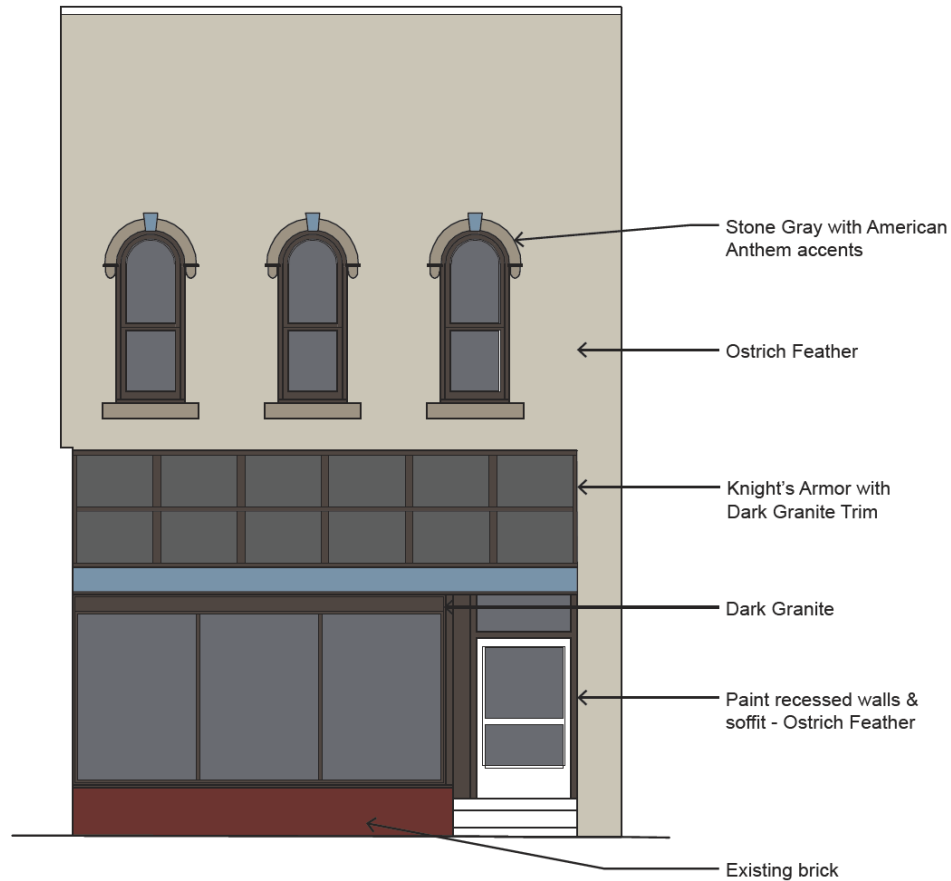

Masonic Hall