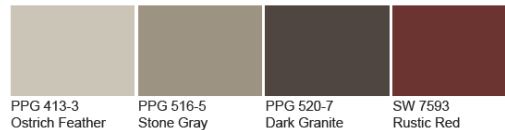

Addie's – Lincoln Bldg.

Greene County Historical Museum

Former Treasure Chest – Buddy Liston

SW 7593
Rustic Red

Doc's Stadium – Brett Cranston

Ace Hardware
color scheme

Ace Hardware – Andy Harland

Meythaler Photography
color scheme

Meythaler Photography Dan & Britt Meythaler

Fudges Flowers - 2
 color scheme

Fudge's Flowers & Gifts –

Bonnie Silbaugh

					
PPG 413-3 Ostrich Feather	PPG 451-4 American Anthem	SW 6271 Expressive Plum	SW 6716 Dancing Green	SW 9018 Honey Bees	PPG 523-1 Atrium White

MacDonald Insurance
color scheme

MacDonald Insurance