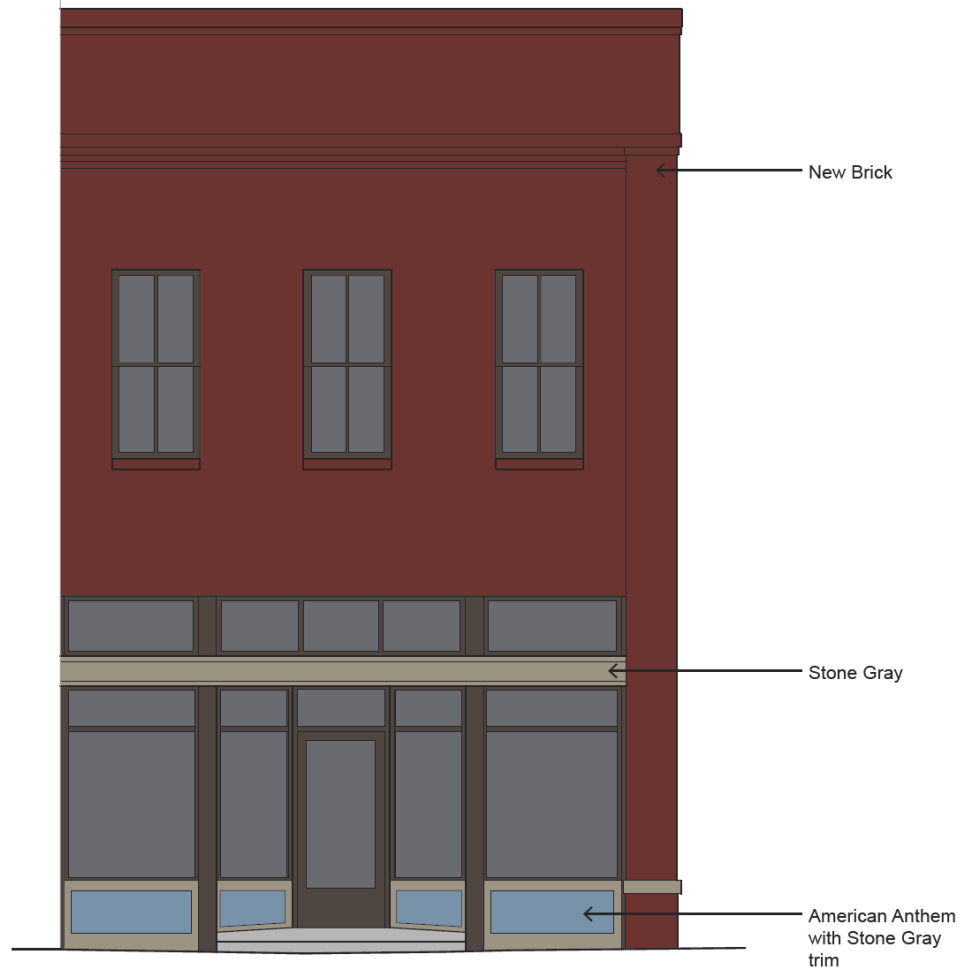

Muir Embroidery Todd & Roxanne Muir family

Muir Embroidery color scheme