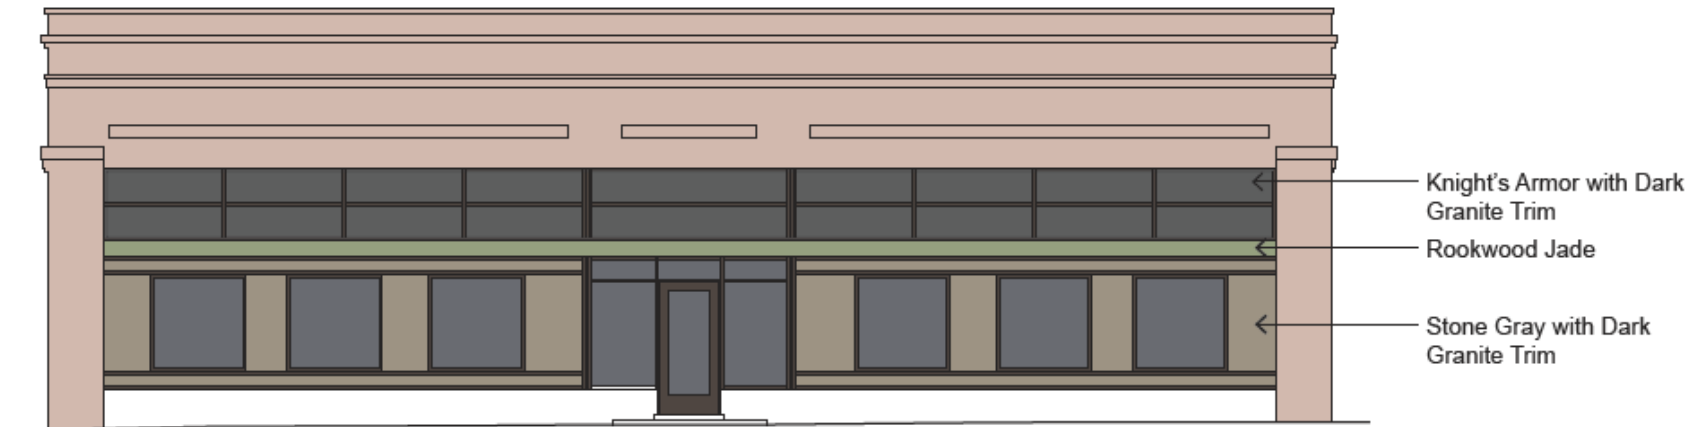

Addie's – Lincoln Bldg.

Greene County Historical Museum

Former Treasure Chest – Buddy Liston

SW 7593
Rustic Red

Doc's Stadium – Brett Cranston

Ace Hardware
color scheme

Ace Hardware – Andy Harland

Meythaler Photography
color scheme