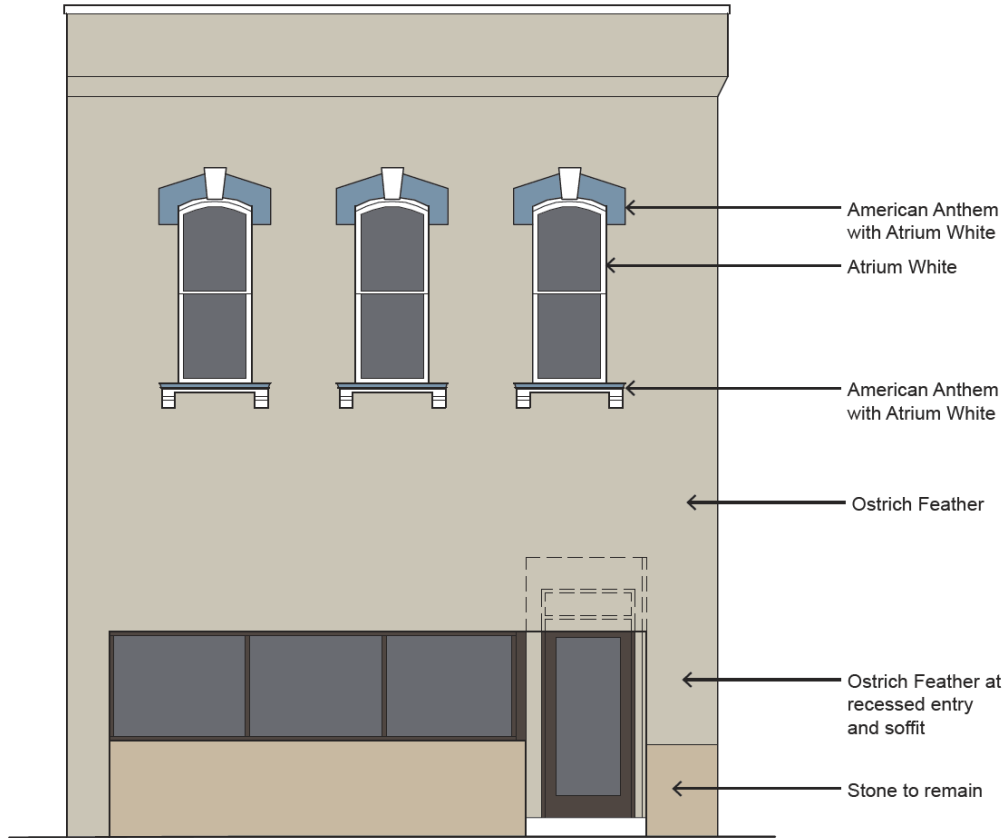

Royal Jewelers- Steve Schwaller