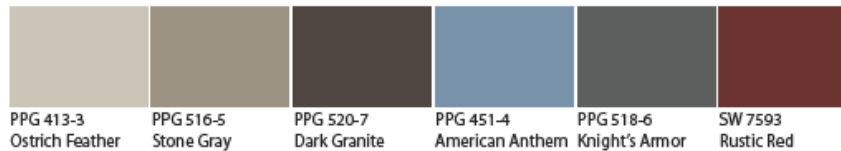

Addie's – Lincoln Bldg.

Greene County Historical Museum

Former Treasure Chest – Buddy Liston

SW 7593
Rustic Red

Doc's Stadium – Brett Cranston

Ace Hardware
color scheme

Ace Hardware – Andy Harland

Meythaler Photography
color scheme

Meythaler Photography Dan & Britt Meythaler

Fudges Flowers - 2
 color scheme

Fudge's Flowers & Gifts –

Bonnie Silbaugh

					
PPG 413-3 Ostrich Feather	PPG 451-4 American Anthem	SW 6271 Expressive Plum	SW 6716 Dancing Green	SW 9018 Honey Bees	PPG 523-1 Atrium White

MacDonald Insurance
color scheme

MacDonald Insurance