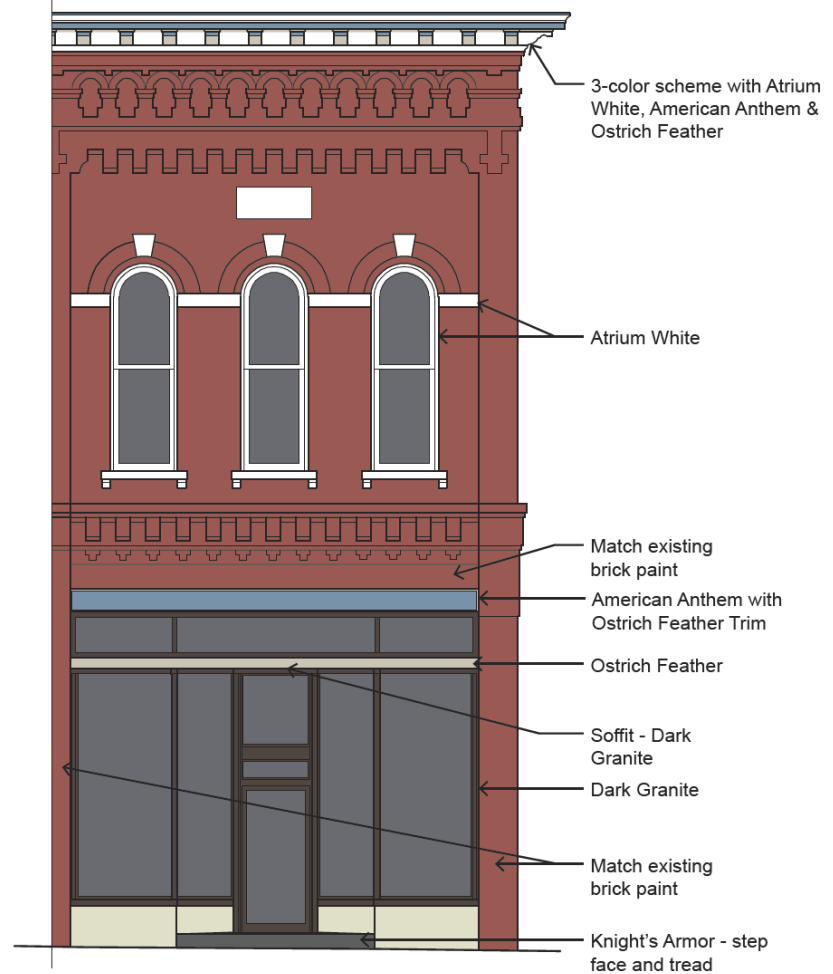

Meythaler Photography
color scheme

Meythaler Photography Dan & Britt Meythaler